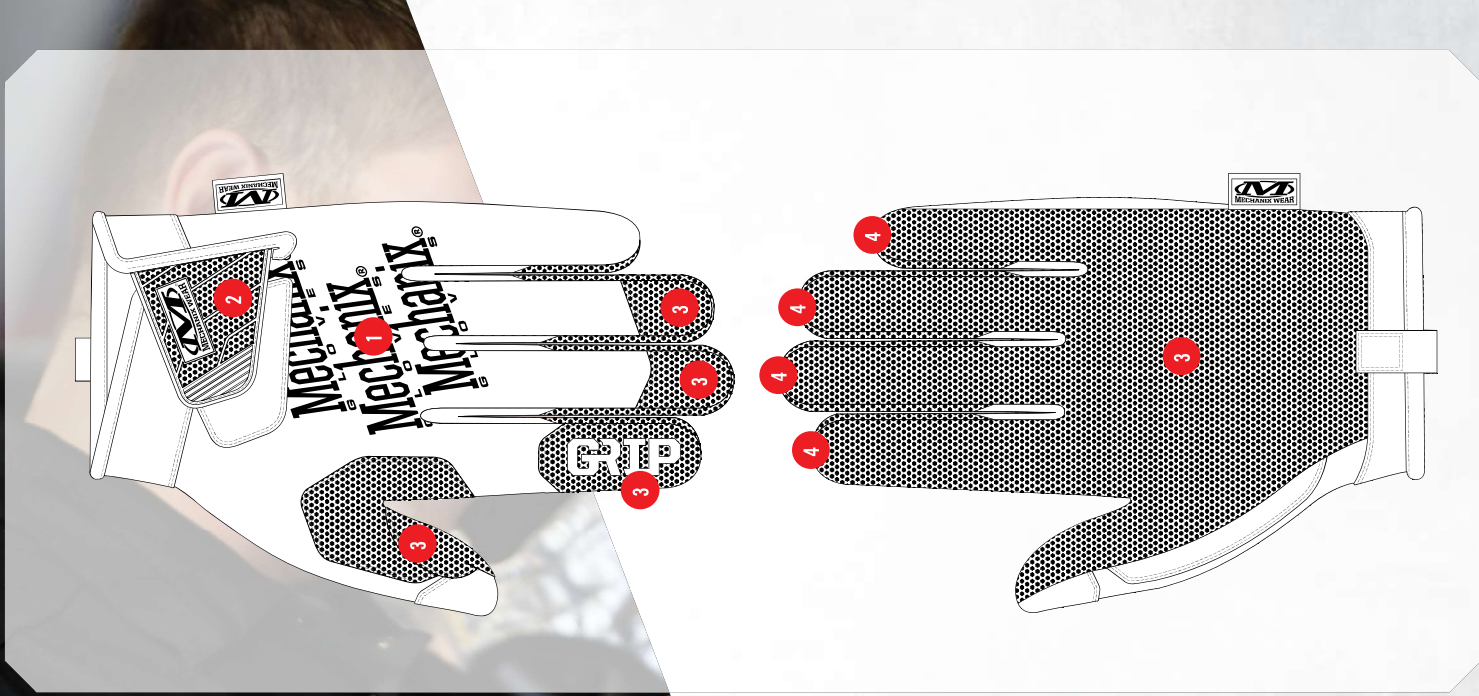

SPECIALTY GRIP

ANTI-SLIP HAND PROTECTION

Work smarter not harder with our Specialty Grip gloves. We constructed the palm with anti-slip Armortex to increase friction and enhance your grip. Textured Armortex displaces liquids to reduce slippage and maintain grip with less strenuous effort. The Specialty Grip work glove features our Wide-Fit™ closure so you can adjust your level of comfort.

FEATURES

1. 1 Form-fitting TrekDry® material keeps working hands cool and comfortable.
2. 2 Adjustable Wide-Fit™ closure provides a secure fit.
3. 3 Textured Armortex® provides enhanced gripping power in dry, oily and wet conditions.
4. 4 Pinched fingertip construction improves fingertip strength and durability.

MACHINE
WASHABLE

INTENDED USES

- Automotive Work
- Maintenance & Repair
- Glass Handling (non cut hazard)
- Manufacturing
- Assembly
- Home Improvement

CERTIFICATIONS

1121X

USA (800) 222-4296
Spain +34 93 628 22 00
Canada (877) 278-5822
Australia 1 300-731 336
Japan 03 4590 0066

MECHANIX WEAR LLC
www.mechanix.com

SIZE	S-007	M-008	L-009	XL-010	XXL-011
COLOR	MSG-05 BLACK				

Product is Imported

SPECIALTY GRIP